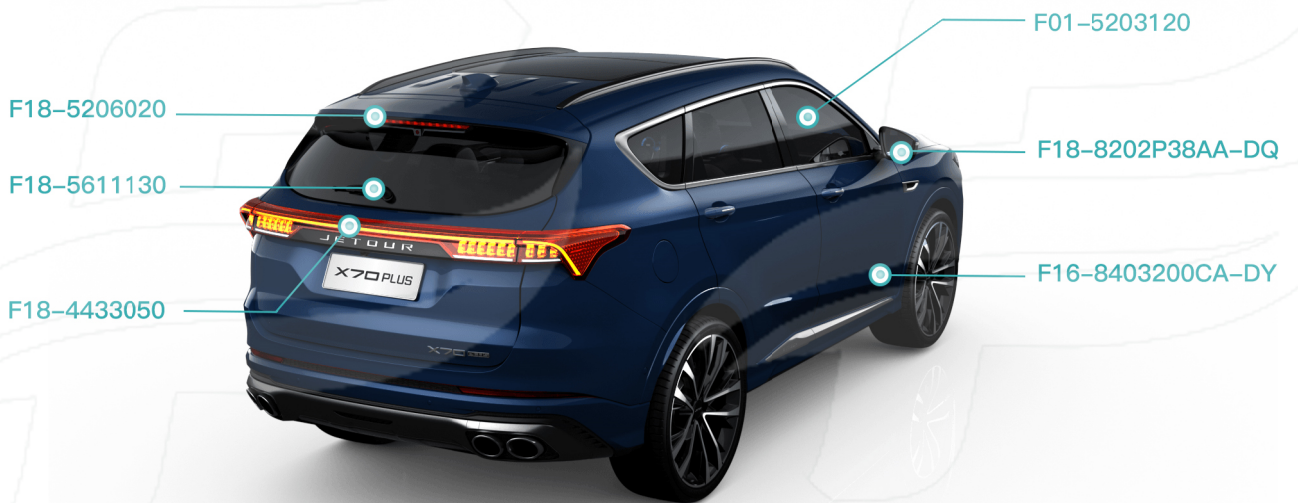

JETOUR SPARE PARTS

F18-4421010AL	Left headlight assembly
F18-4421020AL	Right headlight assembly
F18-8401100FA	Radiator grille assembly
F18-2803501-DQ	Front Bumper Upper Body-Primer
F18-2803502	Front Bumper Lower Body
F01-5401550	Fuel cap cable
F01-5401410	Fuel cap opening handle assembly
F02-5611110	Rear Wiper Motor Assembly
F18-5611130	Rear Wiper Arm Assembly
F01-3774130	Wiper Control Switch
F18-8202P38AA-DQ	Right Exterior Mirror Assembly-Primer
F18-8202P37AA-DQ	Left Mirror Assembly-Primer
F18-5206500BA	Front windshield assembly (rain sensor)
F18-5302510	Front windshield lower trim panel body assembly
F18-5302522	Front Windshield Lower Decorative Plate Right Cover
F18-5302521	Front Windshield Lower Decorative Plate Left Cover Plate
F18-6101010-DY	Left front door assembly-electrophoresis
F18-6101020-DY	Right front door assembly-electrophoresis
F18-6201010-DY	Left rear door assembly-electrophoresis
F18-6201020-DY	Right rear door assembly-electrophoresis
F01-5203110	Left front door glass assembly
F01-5203120	Right front door glass assembly
F01-5203210	Left Rear Door Glass Assembly
F01-5203220	Right rear door glass assembly
F18-5206020	Rear windshield assembly(electric heating)
F18-3600130	Electric Tailgate Controller
F18-4433010	Left Rear Tail Light Assembly
F18-4433020	Right Rear Tail Light Assembly
F18-4433050	Rear Tail Light Assembly
F18-3001017	Front Wheel Hub

F18-3001030	Front Hub Bearing
F4J16-1012030	Oil Filter
F08-1109111HD	Air Filter
F18-8107041	Air Conditioner Filter
F4J16-3707010	Spark plug assembly
F18-3502080	Rear brake friction pads (one car)

F18-3501080	Front Brake Friction Pads (one vehicle)
F4J16-1011010	Oil pump assembly
480-1012010	Oil filter assembly
F3J12-1021080	Timing Chain
F4J15-1021080	Timing chain assembly